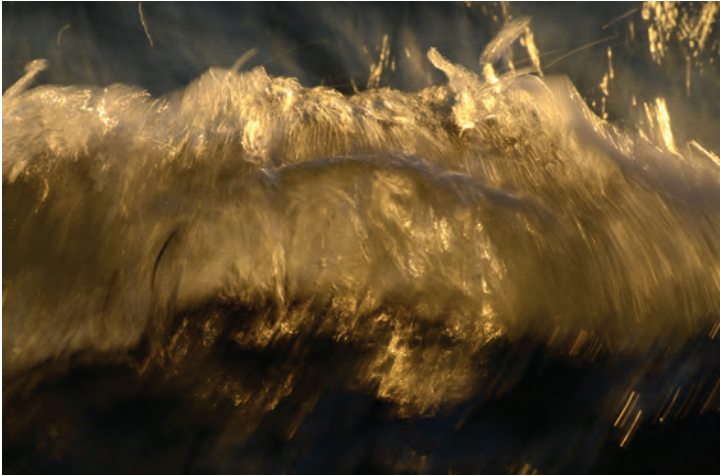

Rob Love - Untitled #7

120 x 80cm